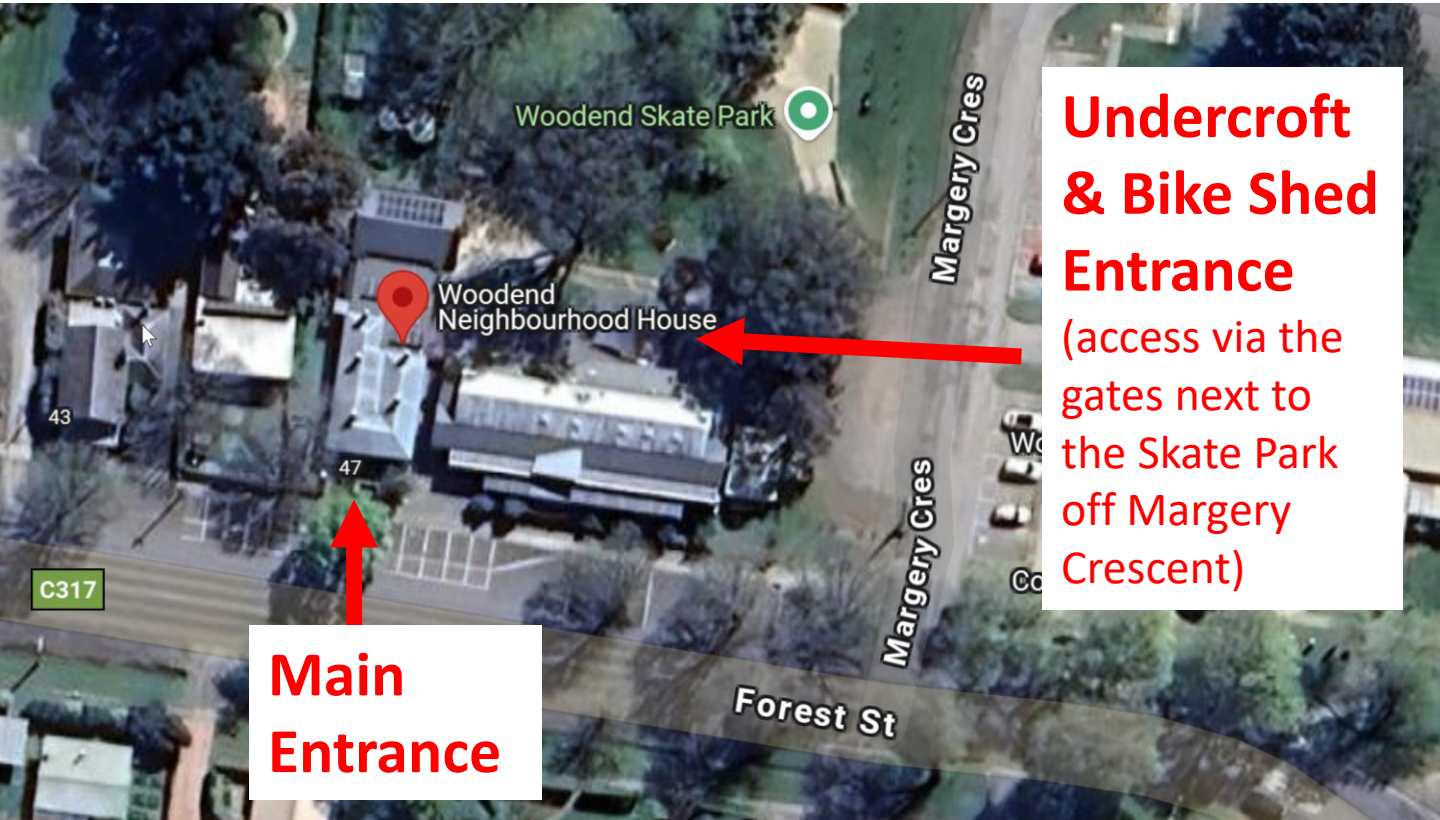

Woodend Neighbourhood House Facilities

Undercroft & Bike Shed Entrance

(access via the gates next to the Skate Park off Margery Crescent)

Main Entrance

Main Entrance

47 Forest Street Woodend
Macedon Ranges, VIC 3442